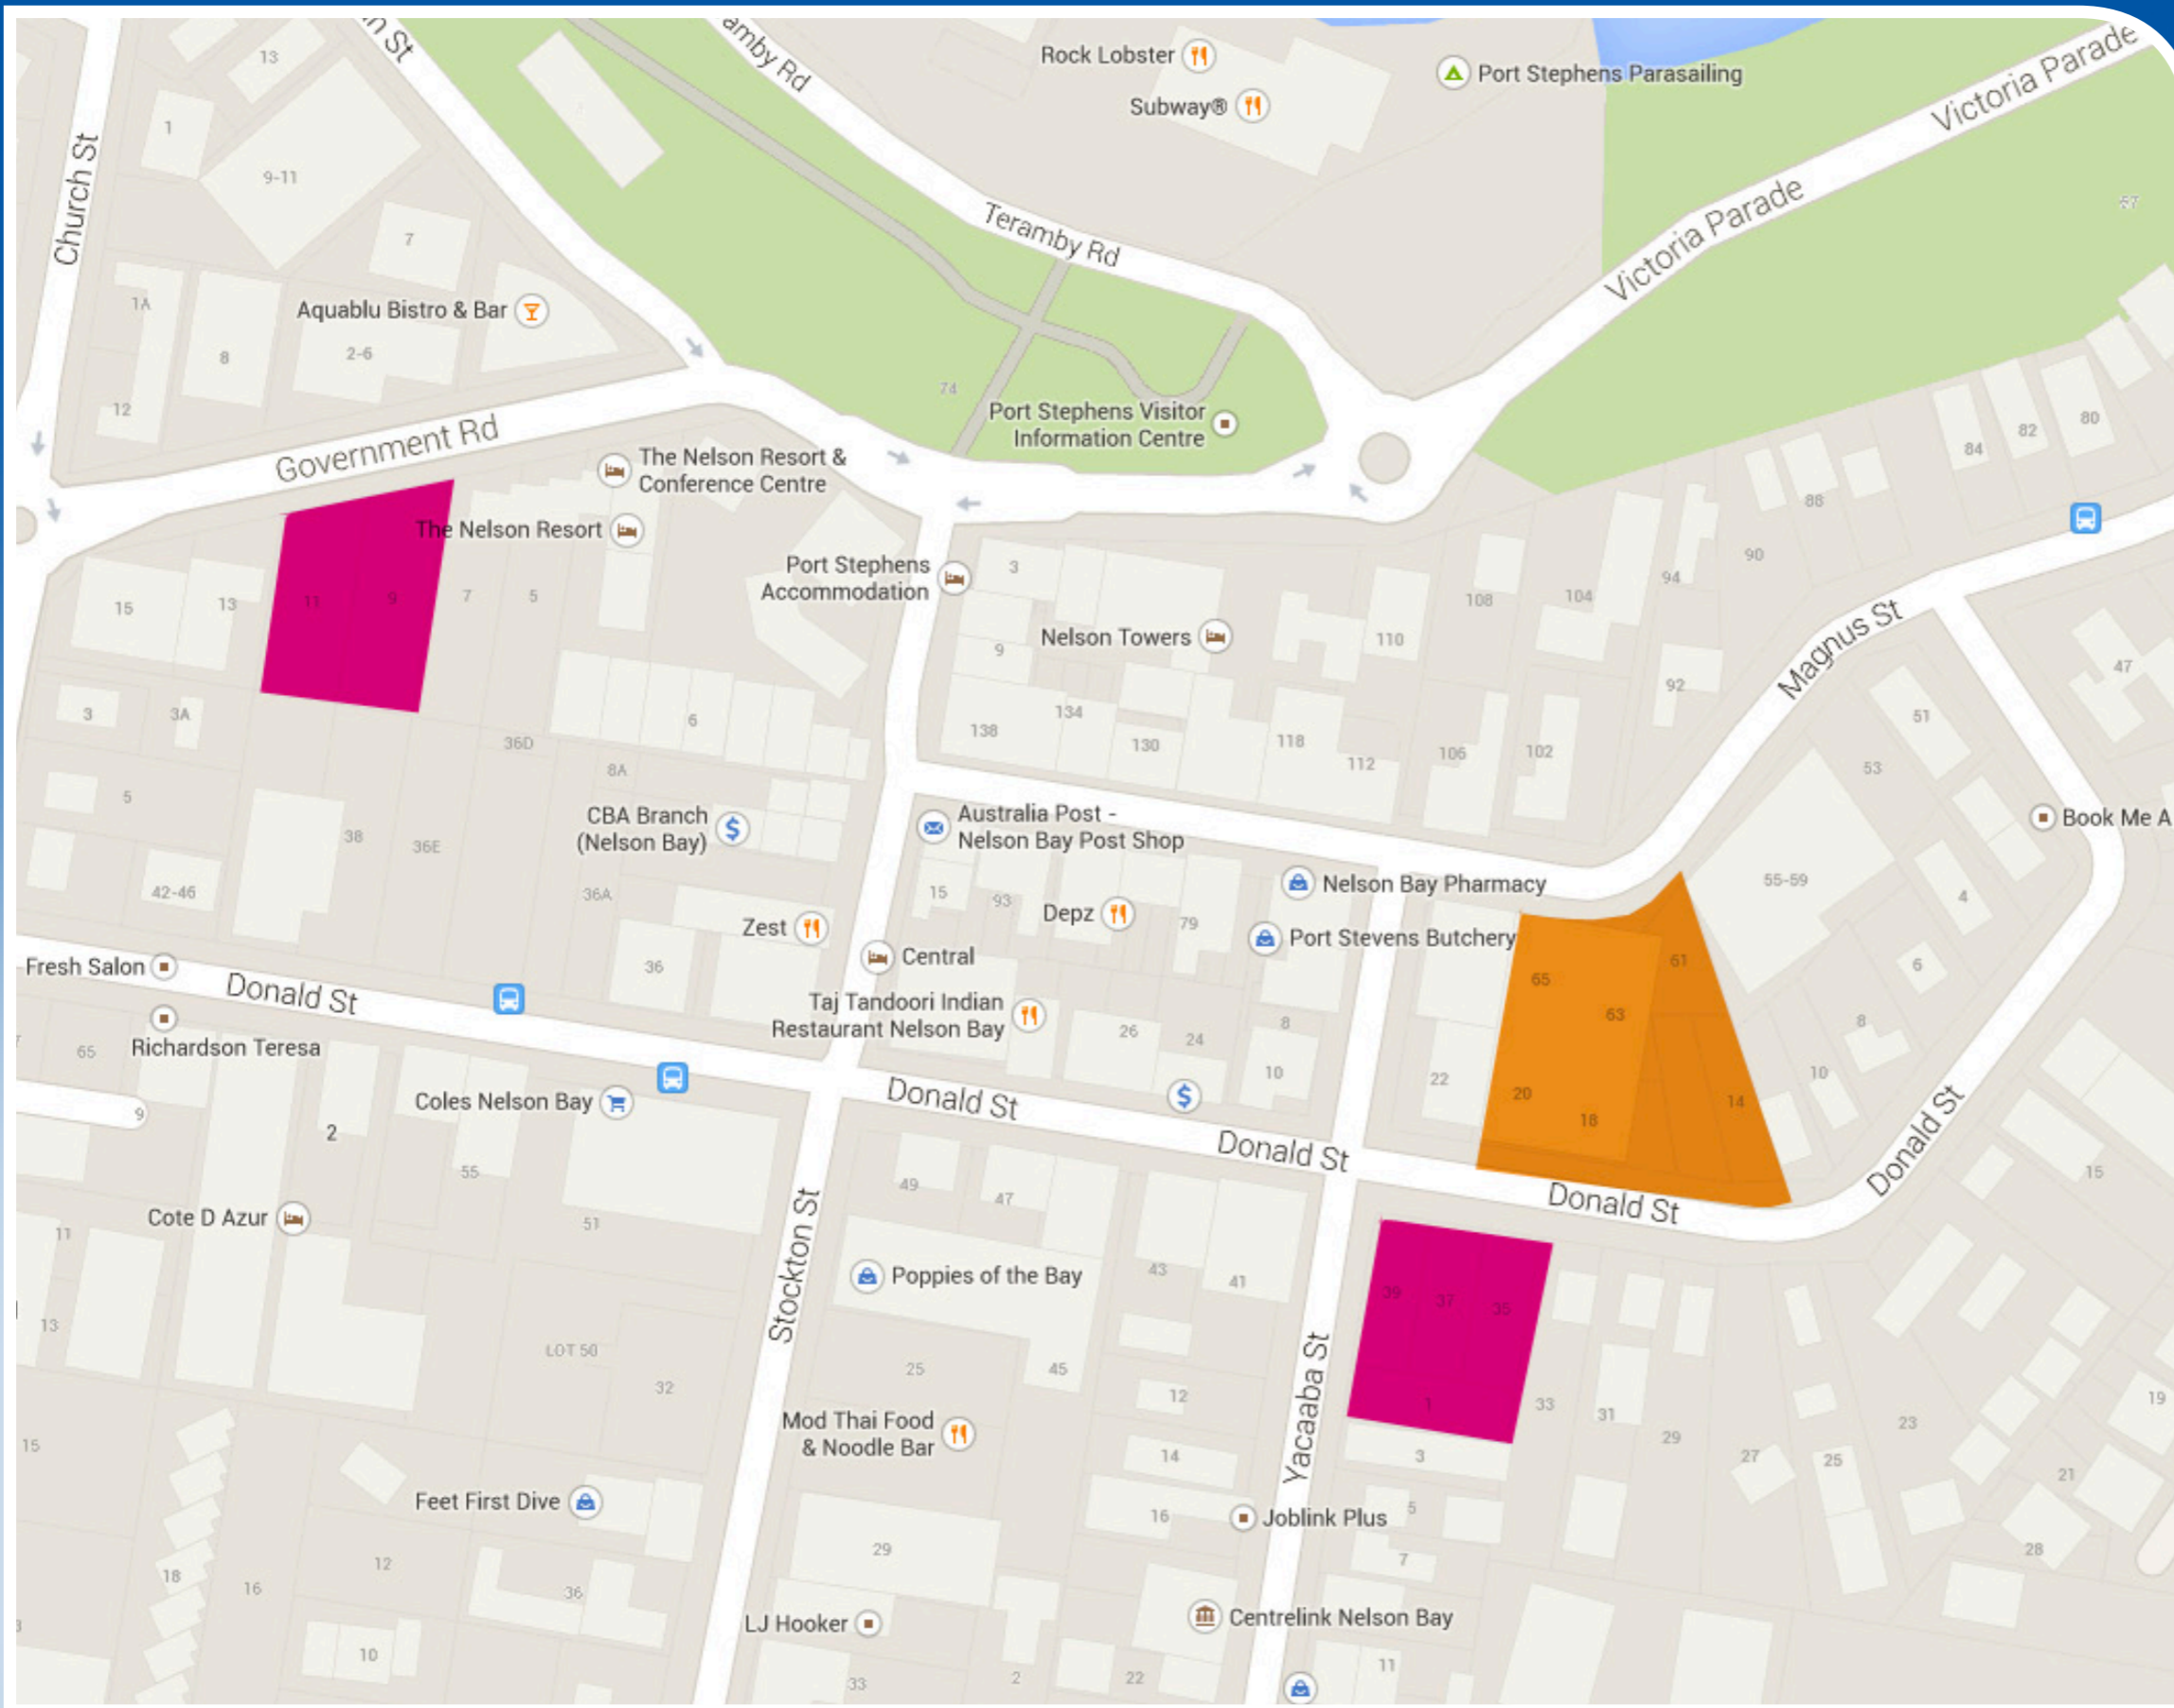

# Location Map NELSON BAY CARPARKING

 New alternative carparking  
Total: 125 spaces

 Current carpark Levels 1 & 2 to close 5 November  
Ground floor & public toilets to remain open

PORT STEPHENS COUNCIL